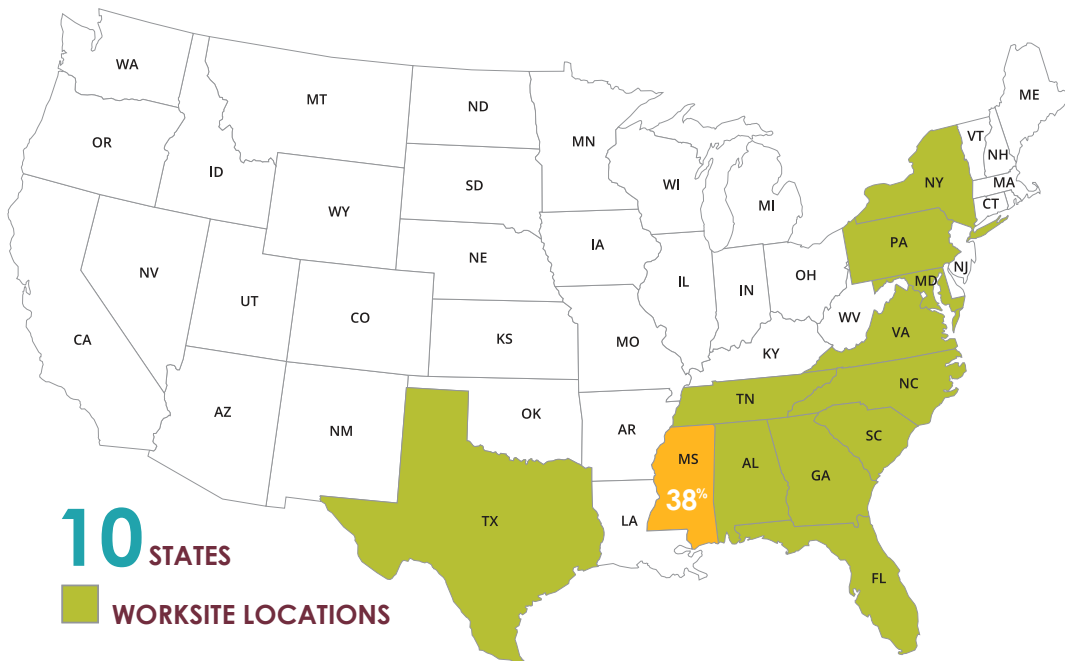

2021-2022 CAREER OUTCOMES
Academic Affairs

93%
Successful
Career Outcomes*

96

GRADUATES

66
SURVEYS COLLECTED

KNOWLEDGE RATE**

69%

TOP EMPLOYERS

- Mississippi State University
- Toyota Motor Manufacturing Mississippi
- Mid South Rehab Services

CAREER OUTCOMES

- Employed Full Time
- Still Seeking
- Continuing Education
- Other

TOP GRADUATE OR PROFESSIONAL SCHOOLS

- Mississippi State University | William Carey University |
- Washington University in St. Louis

CAREER CENTER

*Successful Career Outcome = Employed + Enrolled + Volunteering + Military / Total - Not seeking or continuing education.
 **Knowledge rate = the percent of graduates for which reasonable and verifiable information was collected.