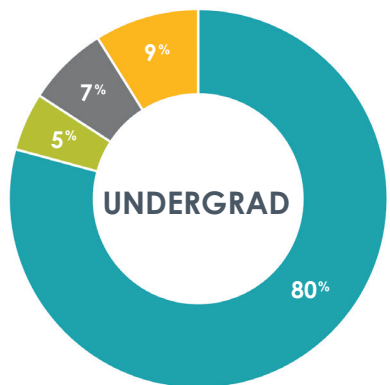

2021-2022 CAREER OUTCOMES
Academic Affairs

93%
Successful
Career Outcomes*

96

GRADUATES

66
SURVEYS COLLECTED

KNOWLEDGE RATE**

69%

TOP EMPLOYERS