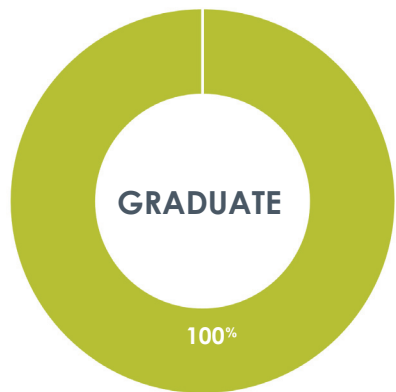

2021-2022 CAREER OUTCOMES
Academic Affairs

93%
Successful
Career Outcomes*

96

GRADUATES

66
SURVEYS COLLECTED

KNOWLEDGE RATE**

69%

TOP EMPLOYERS