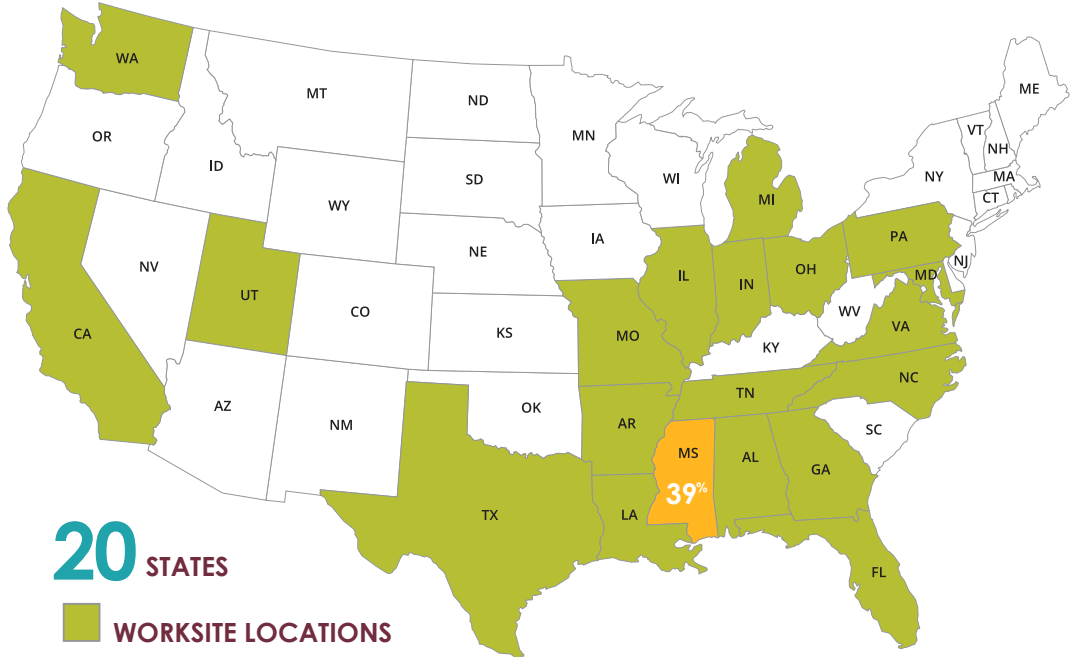

2021-2022 CAREER OUTCOMES

Bagley College of Engineering

95%

Successful
Career Outcomes*

969
GRADUATES

731
SURVEYS COLLECTED

KNOWLEDGE RATE**

75%

TOP GRADUATE OR PROFESSIONAL SCHOOLS

- Mississippi State University
- University of Mississippi Medical Center
- University of Oregon
- University of Tennessee Health Science Center
- University of Tennessee