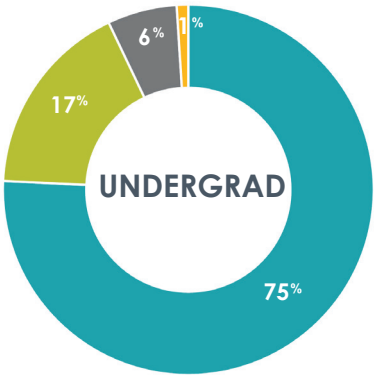

2021-2022 CAREER OUTCOMES

Bagley College of Engineering

95%

Successful
Career Outcomes*

969
GRADUATES

731
SURVEYS COLLECTED

KNOWLEDGE RATE**

75%

TOP GRADUATE OR PROFESSIONAL SCHOOLS

- Mississippi State University
- University of Mississippi Medical Center
- University of Oregon
- University of Tennessee Health Science Center
- University of Tennessee