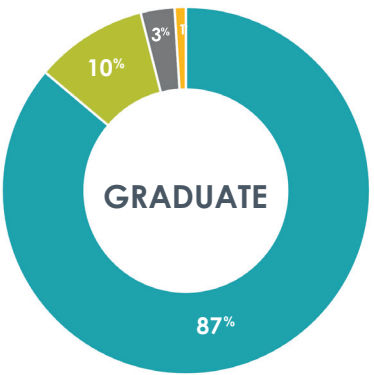

2021-2022 CAREER OUTCOMES

Bagley College of Engineering

95%

Successful
Career Outcomes*

969
GRADUATES

731
SURVEYS COLLECTED

KNOWLEDGE RATE**

75%