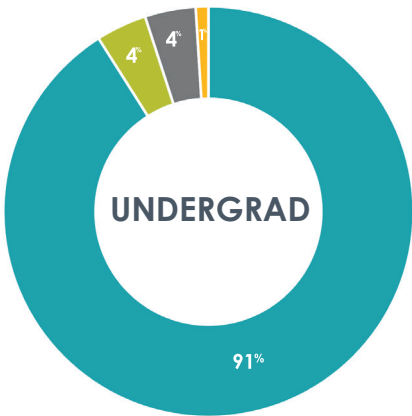

ONE TEAM. ALL IN. FOR OUR BULLDOGS.

2021-2022 CAREER OUTCOMES

College of Architecture, Art, & Design

96%

Successful Career Outcomes*

133 GRADUATES

116 SURVEYS COLLECTED

TOP GRADUATE OR PROFESSIONAL SCHOOLS

*Successful Career Outcome = Employed + Enrolled + Volunteering + Military / Total - Not seeking or continuing education.
**Knowledge rate = the percent of graduates for which reasonable and verifiable information was collected.