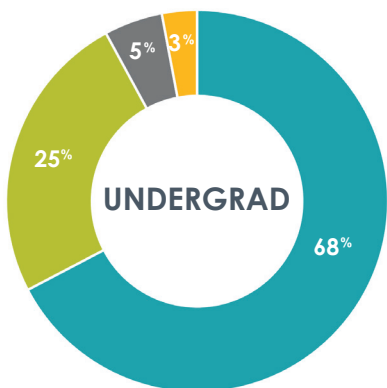

2021-2022 CAREER OUTCOMES  
College of Education

96%  
Successful  
Career Outcomes\*

1153  
GRADUATES

888  
SURVEYS COLLECTED

TOP GRADUATE OR PROFESSIONAL SCHOOLS

- Mississippi State University
- University of Mississippi Medical Center
- University of Mississippi
- University of Tennessee
- University of Tennessee Health Science Center
- Mississippi College
- Belmont University
- University of North Texas
- University of Arkansas
- Harding University
- University of South Alabama
- Logan University
- William Carey University

KNOWLEDGE RATE\*\*

77%

CAREER OUTCOMES

- Employed Full Time
- Continuing Education
- Still Seeking
- Other

CAREER CENTER

TOP EMPLOYERS

- Mississippi State University | Starkville-Oktibbeha School District | Meridian Public Schools | Lauderdale County School District | Quitman School District | Rankin County School District | Jackson Public School District | DeSoto County School District | Newton Municipal School District | West Point Consolidated School District | Kemper County School District | Choctaw County School District | Neshoba County Schools | Columbus Municipal School District | Philadelphia Public School District | Leake County School District | Louisville Municipal School District | Scott County School District | Calhoun County School District | Shelby County Schools (Memphis, TN) | Itawamba County School District | Pearl Public School District