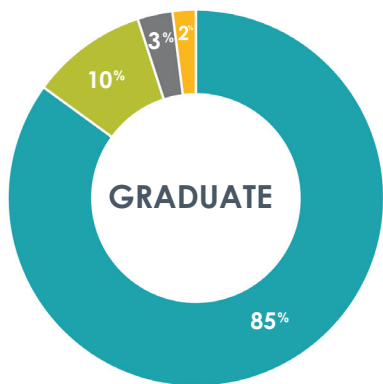

2021-2022 CAREER OUTCOMES  
College of Education

96%  
Successful  
Career Outcomes\*

1153  
GRADUATES

888  
SURVEYS COLLECTED

TOP GRADUATE OR PROFESSIONAL SCHOOLS

- Mississippi State University
- University of Mississippi Medical Center
- University of Mississippi
- University of Tennessee
- University of Tennessee Health Science Center
- Mississippi College
- Belmont University
- University of North Texas
- University of Arkansas
- Harding University
- University of South Alabama
- Logan University
- William Carey University

KNOWLEDGE RATE\*\*

77%

CAREER OUTCOMES

- Employed Full Time
- Continuing Education
- Still Seeking
- Other

CAREER CENTER

TOP EMPLOYERS

- Mississippi State University | Starkville-Oktibbeha School District | Meridian Public Schools | Lauderdale County School District | Quitman School District | Rankin County School District | Jackson Public School District | DeSoto County School District | Newton Municipal School District | West Point Consolidated School District | Kemper County School District | Choctaw County School District | Neshoba County Schools | Columbus Municipal School District | Philadelphia Public School District | Leake County School District | Louisville Municipal School District | Scott County School District | Calhoun County School District | Shelby County Schools (Memphis, TN) | Itawamba County School District | Pearl Public School District