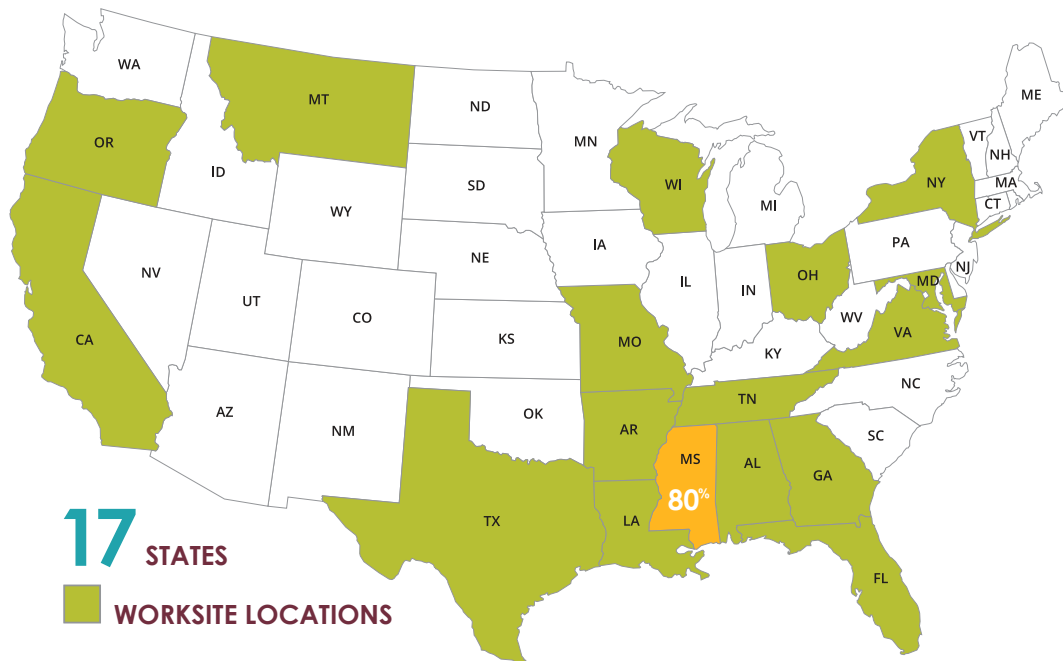

2021-2022 CAREER OUTCOMES  
College of Education

96%  
Successful  
Career Outcomes\*

1153  
GRADUATES

888  
SURVEYS COLLECTED

TOP GRADUATE OR PROFESSIONAL SCHOOLS

- Mississippi State University
- University of Mississippi Medical Center
- University of Mississippi
- University of Tennessee
- University of Tennessee Health Science Center
- Mississippi College
- Belmont University
- University of North Texas
- University of Arkansas
- Harding University
- University of South Alabama
- Logan University
- William Carey University

KNOWLEDGE RATE\*\*

77%

CAREER OUTCOMES

- Employed Full Time
- Continuing Education
- Still Seeking
- Other

CAREER CENTER

TOP EMPLOYERS

- Mississippi State University | Starkville-Oktibbeha School District | Meridian Public Schools | Lauderdale County School District | Quitman School District | Rankin County School District | Jackson Public School District | DeSoto County School District | Newton Municipal School District | West Point Consolidated School District | Kemper County School District | Choctaw County School District | Neshoba County Schools | Columbus Municipal School District | Philadelphia Public School District | Leake County School District | Louisville Municipal School District | Scott County School District | Calhoun County School District | Shelby County Schools (Memphis, TN) | Itawamba County School District | Pearl Public School District