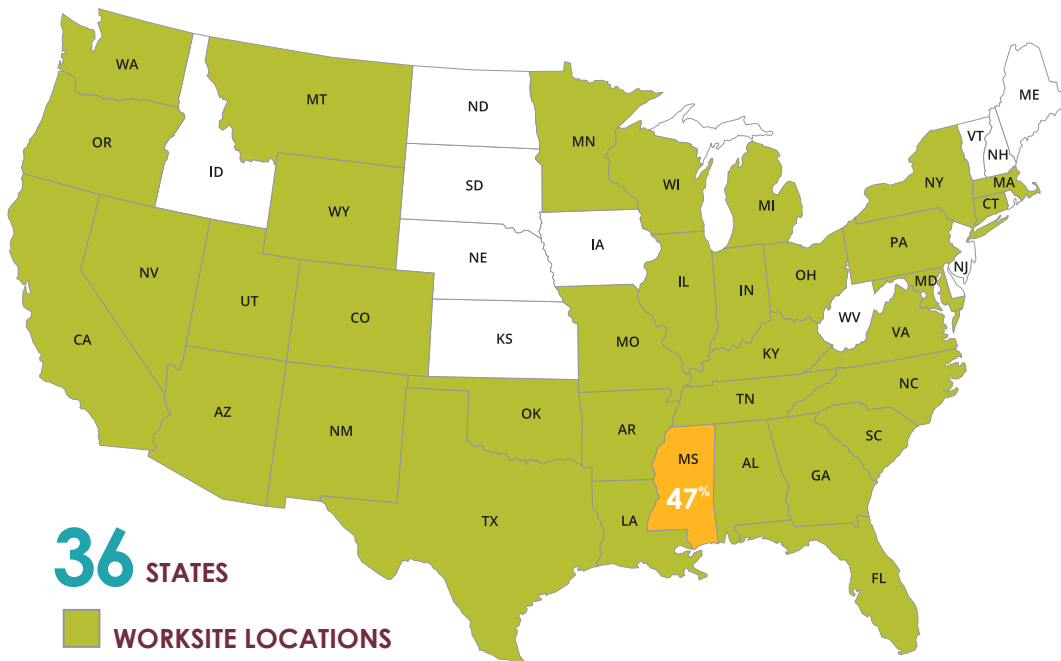

2021-2022 CAREER OUTCOMES  
*Bagley College of Engineering*

**95%**  
*Successful*  
 Career Outcomes\*

**1,039**  
 GRADUATES

**780**  
 SURVEYS COLLECTED

**TOP GRADUATE OR PROFESSIONAL SCHOOLS**

- Mississippi State University
- University of Mississippi Medical Center
- University of Georgia
- University of Tennessee Health Center
- University of California at Irvin
- Regis University
- University of North Carolina
- Church Health
- Universitaria De Colombia
- Colorado State University
- Baylor University
- George Mason University
- Pennsylvania State University
- Howard University
- Stanford University
- Louisiana State University
- University of Alabama at Huntsville
- Mississippi College-Law
- University of Cambridge
- University of Southern California
- Auburn University