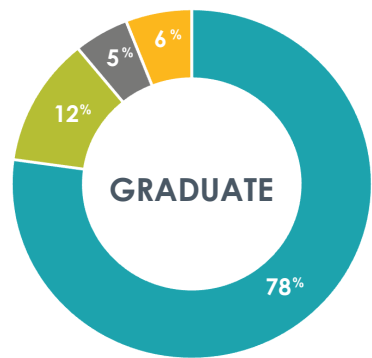

2021-2022 CAREER OUTCOMES  
*Bagley College of Engineering*

**95%**  
*Successful*  
 Career Outcomes\*

**1,039**  
 GRADUATES

**780**  
 SURVEYS COLLECTED

**TOP GRADUATE OR PROFESSIONAL SCHOOLS**

- Mississippi State University
- University of Mississippi Medical Center
- University of Georgia
- University of Tennessee Health Center
- University of California at Irvin
- Regis University
- University of North Carolina
- Church Health
- Universitaria De Colombia
- Colorado State University
- Baylor University
- George Mason University
- Pennsylvania State University
- Howard University
- Stanford University
- Louisiana State University
- University of Alabama at Huntsville
- Mississippi College-Law
- University of Cambridge
- University of Southern California
- Auburn University