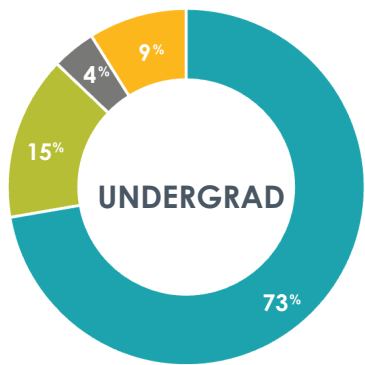

2021-2022 CAREER OUTCOMES  
*Bagley College of Engineering*

**95%**  
*Successful*  
 Career Outcomes\*

**1,039**  
 GRADUATES

**780**  
 SURVEYS COLLECTED

**TOP GRADUATE OR PROFESSIONAL SCHOOLS**

- Mississippi State University
- University of Mississippi Medical Center
- University of Georgia
- University of Tennessee Health Center
- University of California at Irvin
- Regis University
- University of North Carolina
- Church Health
- Universitaria De Colombia
- Colorado State University
- Baylor University
- George Mason University
- Pennsylvania State University
- Howard University
- Stanford University
- Louisiana State University
- University of Alabama at Huntsville
- Mississippi College-Law
- University of Cambridge
- University of Southern California
- Auburn University