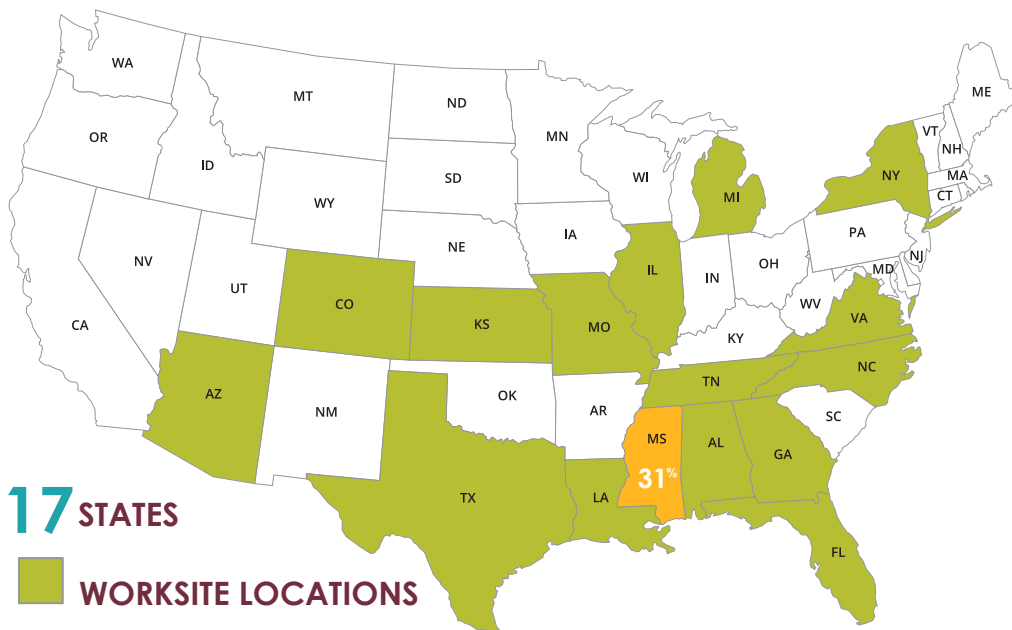

2022-2023 CAREER OUTCOMES
College of Architecture, Art, & Design

89%
Successful
Career Outcomes*

168
GRADUATES

154
SURVEYS COLLECTED

- TOP GRADUATE OR PROFESSIONAL SCHOOLS**
- Mississippi State University
 - University of Michigan
 - Duke University