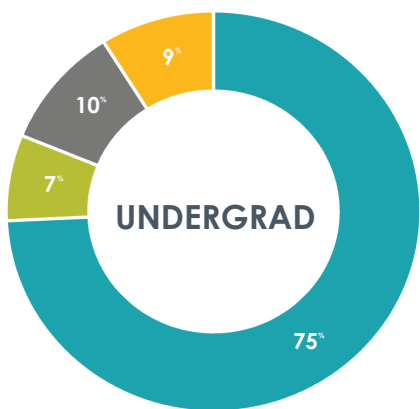

2022-2023 CAREER OUTCOMES
College of Architecture, Art, & Design

89%
Successful
Career Outcomes*

168
GRADUATES

154
SURVEYS COLLECTED

- TOP GRADUATE OR PROFESSIONAL SCHOOLS**
- Mississippi State University
 - University of Michigan
 - Duke University

*Successful Career Outcome = Employed + Enrolled + Volunteering + Military / Total - Not seeking or continuing education.
 **Knowledge rate = the percent of graduates for which reasonable and verifiable information was collected.